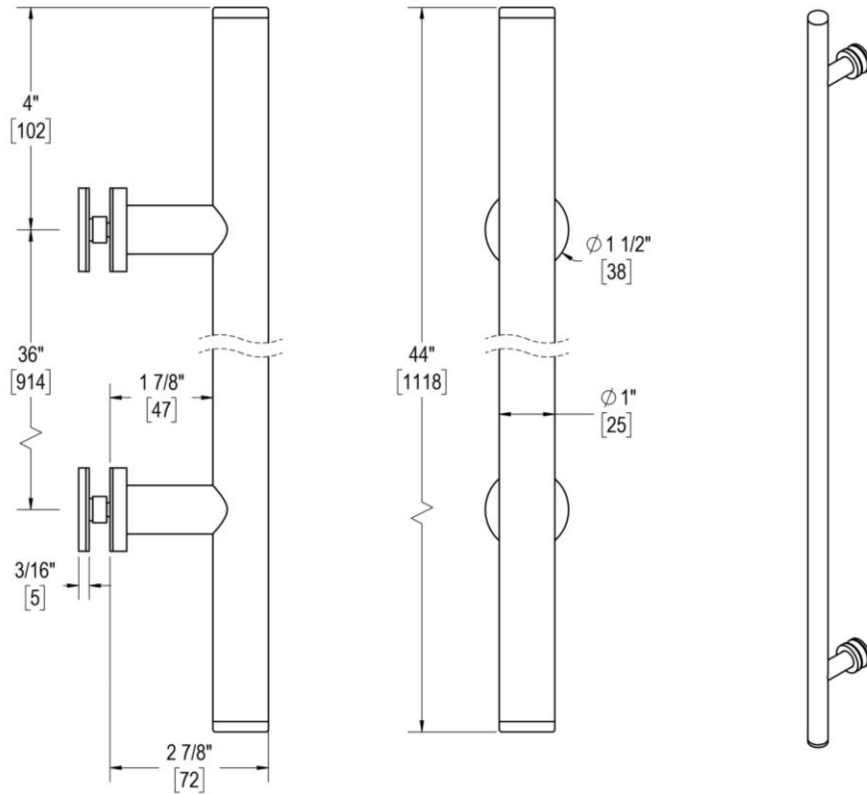

## 36" C/C SINGLE-SIDED PULL WITH 1" DIAMETER

Product Code: L.46.213-36

portals

### FUNCTION DETAILS & PRODUCT NOTES

- Product design coordinates with other shower & bathroom hardware in the Counterpoint suite.
- Decorative rosettes provide additional design detail and cover any glass defects around the holes.
- Backplates for single-sided pulls are designed to allow clearance for bypass doors.

### TEMPLATE & INSTALLATION NOTES

Item requires glass fabrication according to template above and should only be used with tempered safety glass.

Glass Thickness	1/4" [6 mm] to 1/2" [12 mm]
Hole Diameter	1/2" [12 mm]