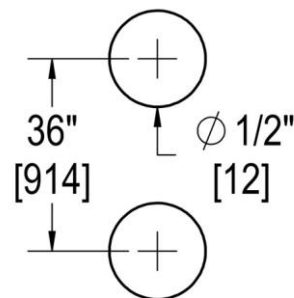

## 36" C/C SINGLE-SIDED PULL WITH 1" DIAMETER

Product Code: L.46.213-36

portals

### TEMPLATE & INSTALLATION NOTES

Item requires glass fabrication according to template above and should only be used with tempered safety glass.

Glass Thickness	1/4" [6 mm] to 1/2" [12 mm]
Hole Diameter	1/2" [12 mm]